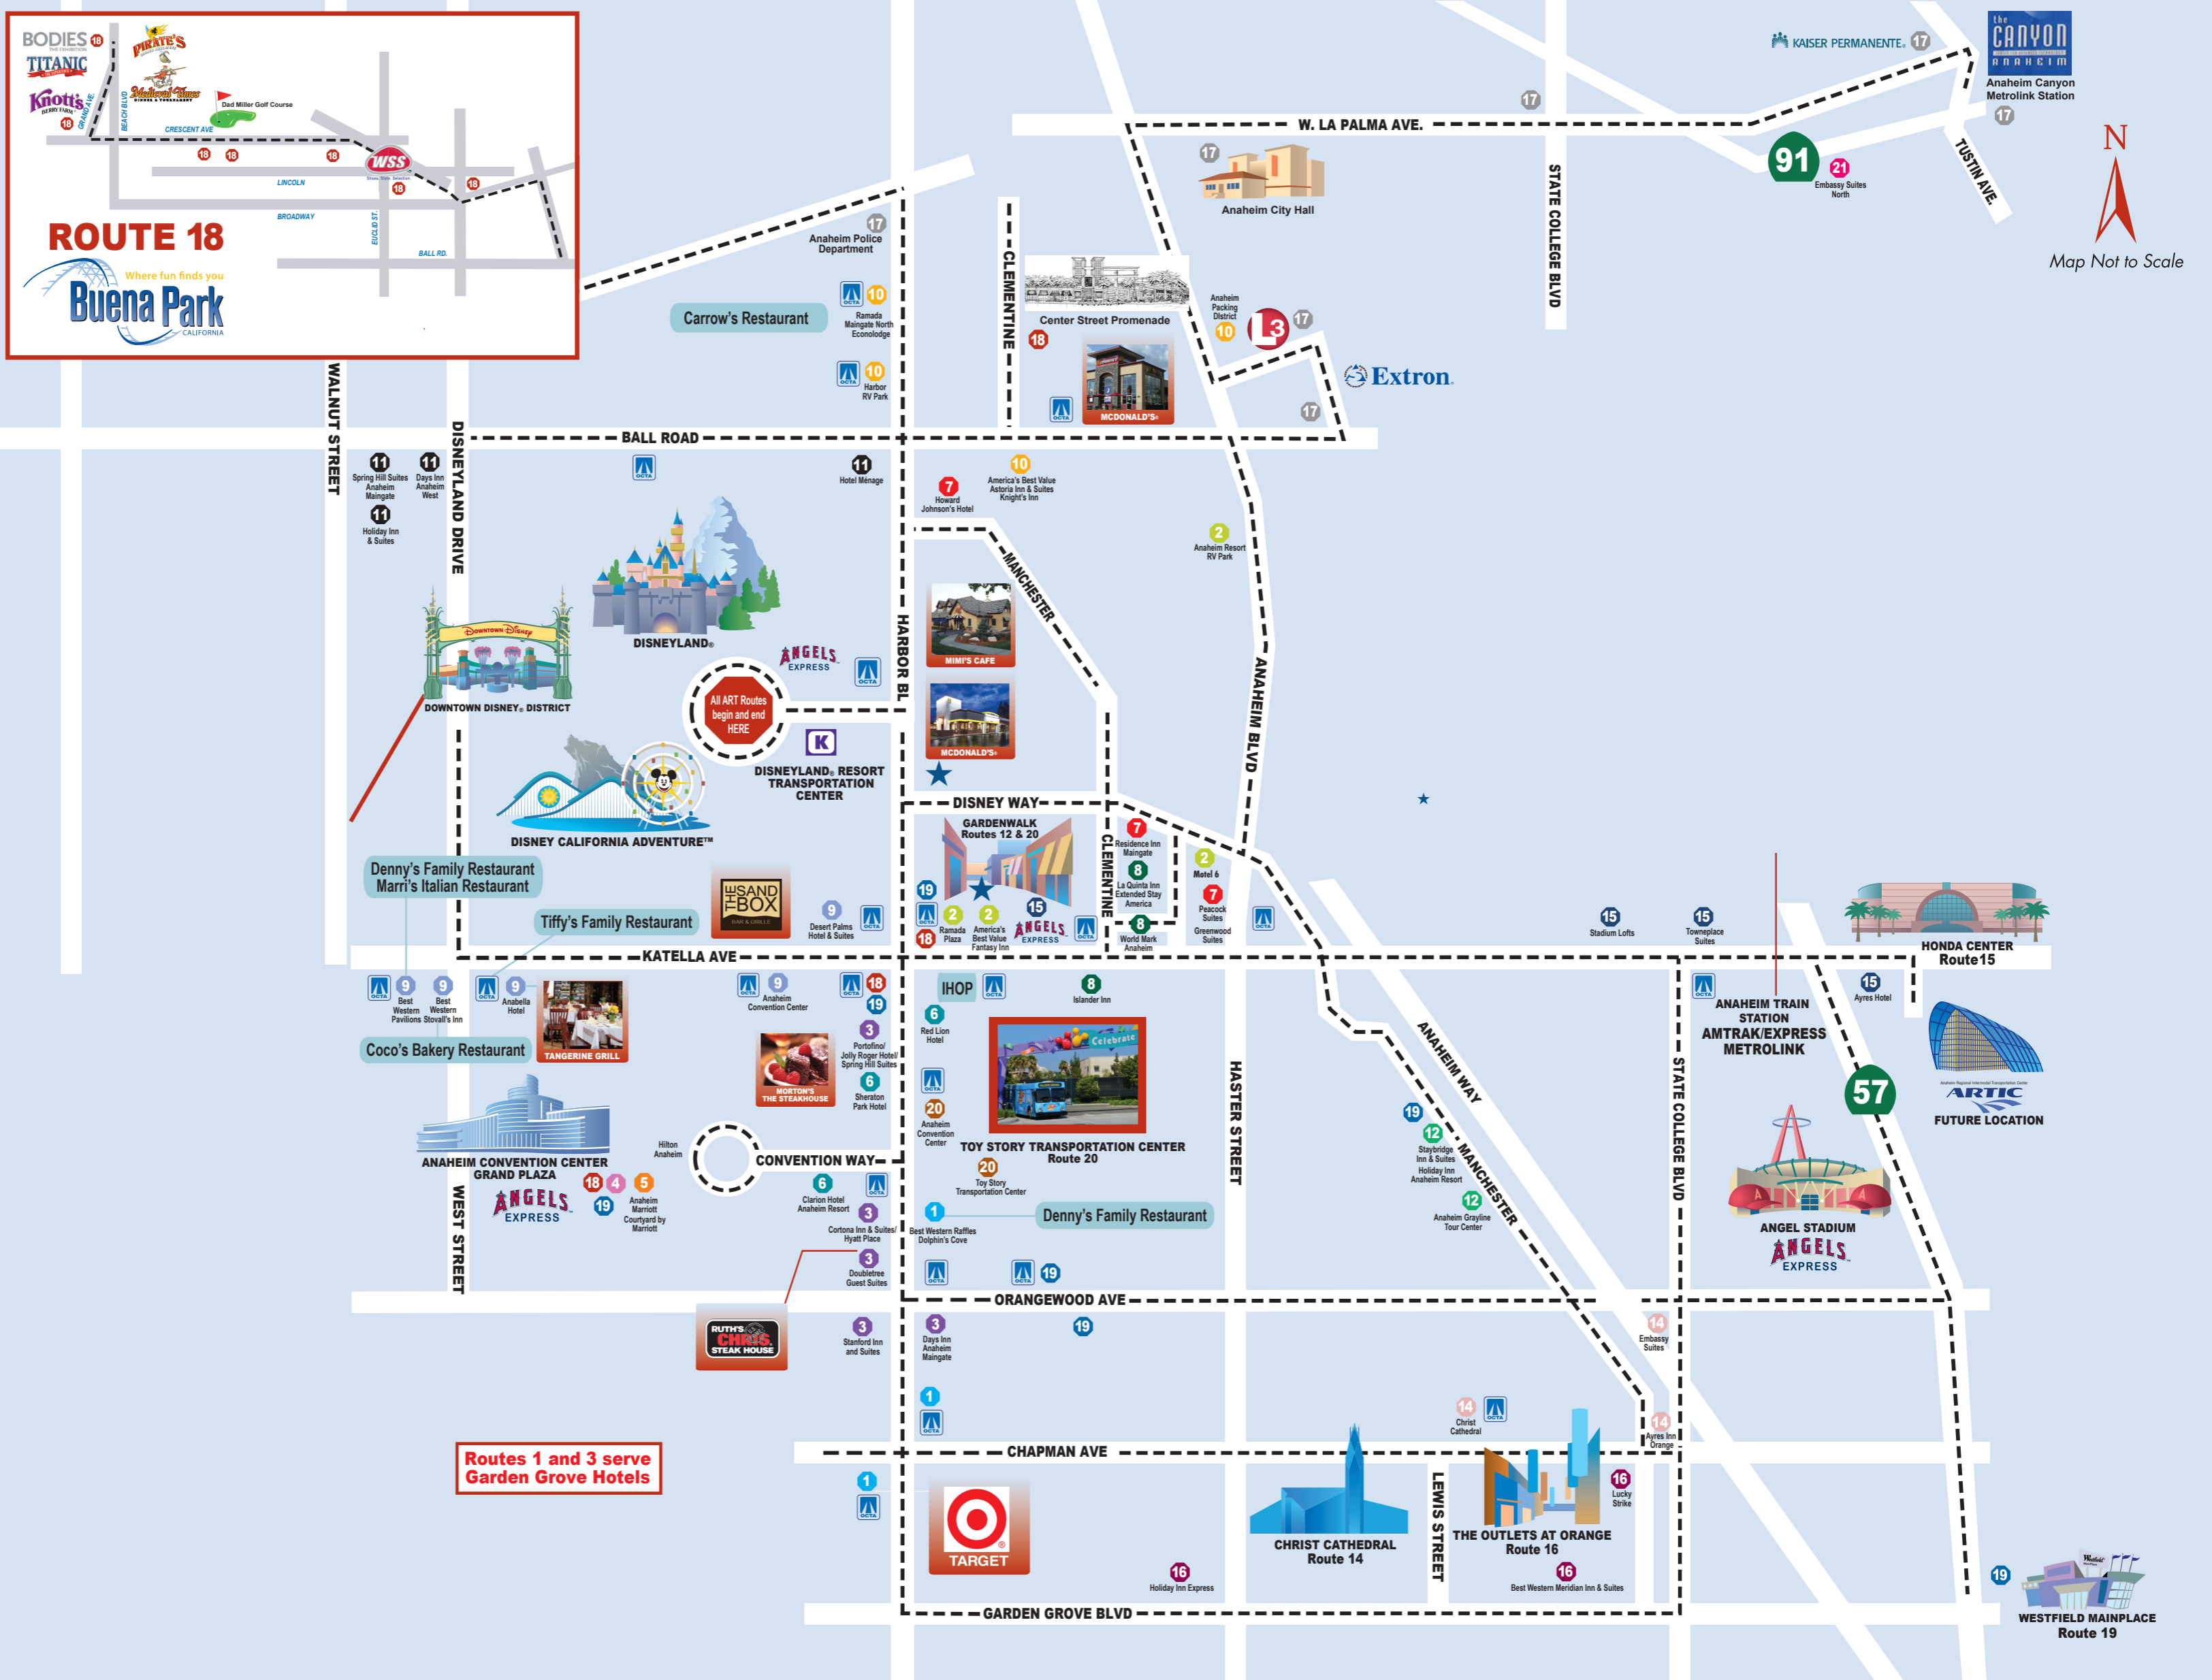

- 16 Disneyland Main Transportation Center :00
- 16 GardenWalk Transportation Center (lower level) :05
- 16 The Outlets at Orange :19
- 16 Best Western Meridian Inn & Suites :24
- 16 Holiday Inn Express :29

ROUTE 17 - - - - - Anaheim Canyon

- 17 Canyon Metrolink Station
- 17 Kaiser Hospital
- 17 State College Blvd. & La Palma Ave.
- 17 City Hall
- 17 Anaheim Police Department
- 17 Maintenance Facility (Vermont)L3
- 17 EXTRONIL-3 Power Paragon
- 17 Disneyland Main Transportation Center

ROUTE 18 - - - - - Approximately every 60 minutes

- 18 Harbor Blvd. & Katella Ave. @ OCTA (Southbound)
- 18 Anaheim Convention Center Grand Plaza
- 18 Harbor Blvd. & Katella Ave. @ OCTA (Northbound)
- 18 Clementine St. & West Center Street Promenade
- 18 Beach Blvd. @ OCTA (Midwest Transit/Parsons Driver Adventure/Bodies)
- 18 Knott's Berry Farms (Grand Ave. @ Ghostriders)
- 18 Dad Miller Golf Course @ Gilbert Ave.
- 18 Crescent Way @ N. Valley Road
- 18 Lincoln & Euclid @ OCTA (WSS Shoe Store)

- 19 Harbor Blvd./Katella Ave.
- 19 Convention Center (Grand Plaza)
- 19 Orangewood and Clementine
- 19 Staybridge Inn & Suites/Holiday Inn Anaheim Resort [K]
- 19 Westfield MainPlace

ROUTE 20 - - - - - Approximately every 20 minutes

- 20 Toy Story Transportation Center
- 20 Anaheim Convention Center (Harbor Blvd.)
- 20 GardenWalk (Disney Way)

ROUTE 21 - - - - - Approximately every 60 minutes

- 21 Disneyland® Resort
- 21 Embassy Suites North

Routes 1 and 3 serve Garden Grove Hotels